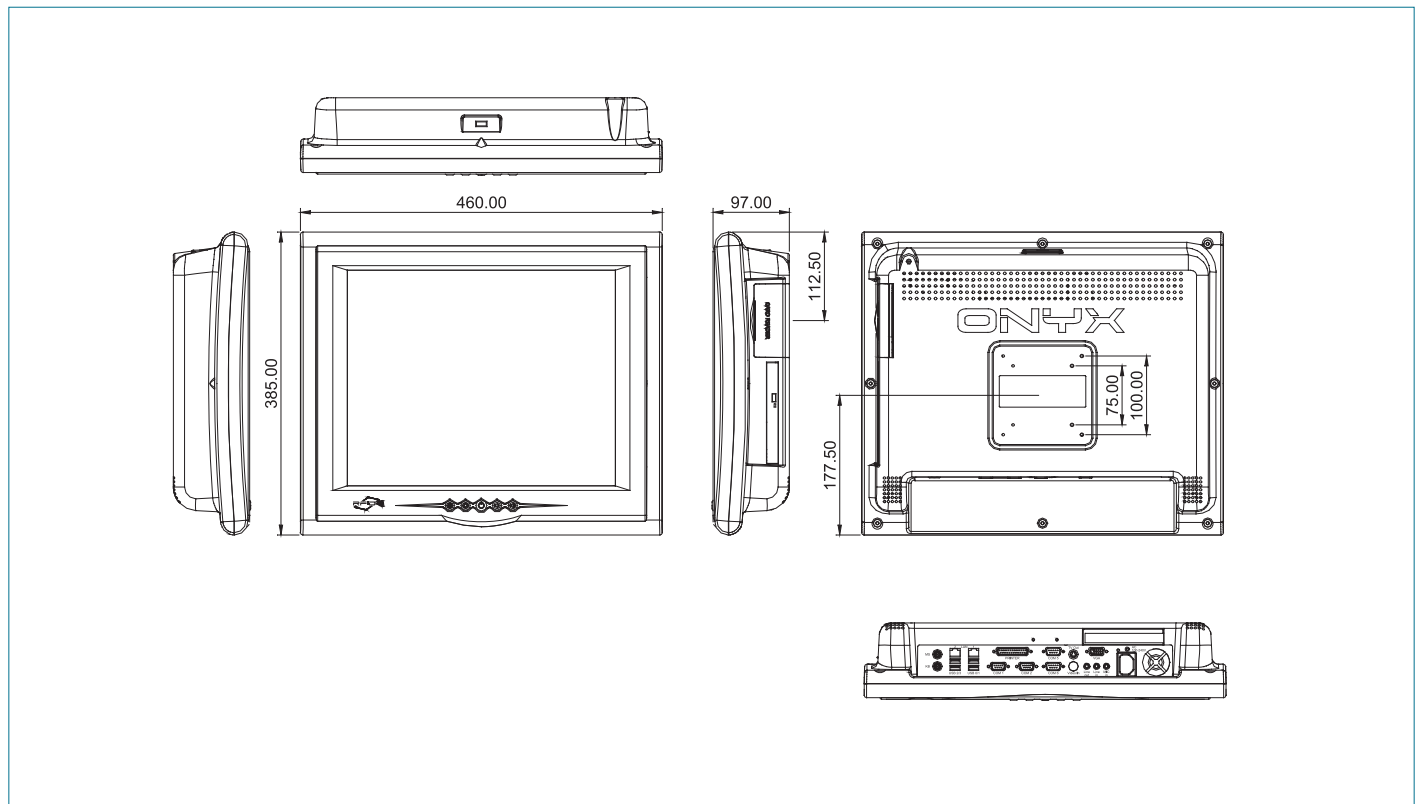

ONYX-175

Dimension Unit: mm

Ordering Information

- **TF-ONYX-175HT-A1**
  Expert Medical Station, Core™ 2 Duo 2.0GHz (T7200) CPU, 17" true color LCD
- **TF-ONYX-175HTT-A1**
  TF-ONYX-175HT-A1 with R-TS
- **TF-ONYX-175HT-A2**
  Expert Medical Station, Core™ 2 Duo 1.66GHz (T5500) CPU, 17" true color LCD
- **TF-ONYX-175HTT-A2**
  TF-ONYX-175HT-A2 with R-TS
- **TF-ONYX-175HT-F1**
  Expert Medical Station, Core™ 2 Duo 2.0GHz (T7200) CPU with RFID
- **TF-ONYX-175HTT-F1**
  TF-ONYX-175HT-F1 with R-TS
- **TF-ONYX-175HT-F2**
  Expert Medical Station, Core™ 2 Duo 1.66GHz (T5500) CPU with RFID
- **TF-ONYX-175HTT-F2**
  TF-ONYX-175HT-F2 with R-TS

Optional Accessories

- **DDRII SODIMM Supports DDRII 400/533/667**
- **TF-PER-M21**
  Smart Card reader kit
- **TF-PER-M00**
  Slim Auto Insertion DVD ROM, 8X, COMBO, White color
- **TF-PER-M03**
  Slim Auto Insertion DVD-RW, White color
- **TF-PER-M29**
  Mini-PCI Capture card
- **TF-PER-M02**
  PCI TV tuner, Capture Card
- **TF-PER-M08**
  Barcode Scanner, 500 scans per second
- **TF-PER-M04**
  USB Skype phone
- **TF-PER-M01**
  Bluetooth 2.0 + EDR USB Module
- **TF-PER-M17**
  USB Finger printer
- **9741666646**
  Wireless LAN Kit
- **PER-M20**
  Desktop Stand with VESA 75/100, Cool gray 3C
- **PER-M19**
  3-level Trolley