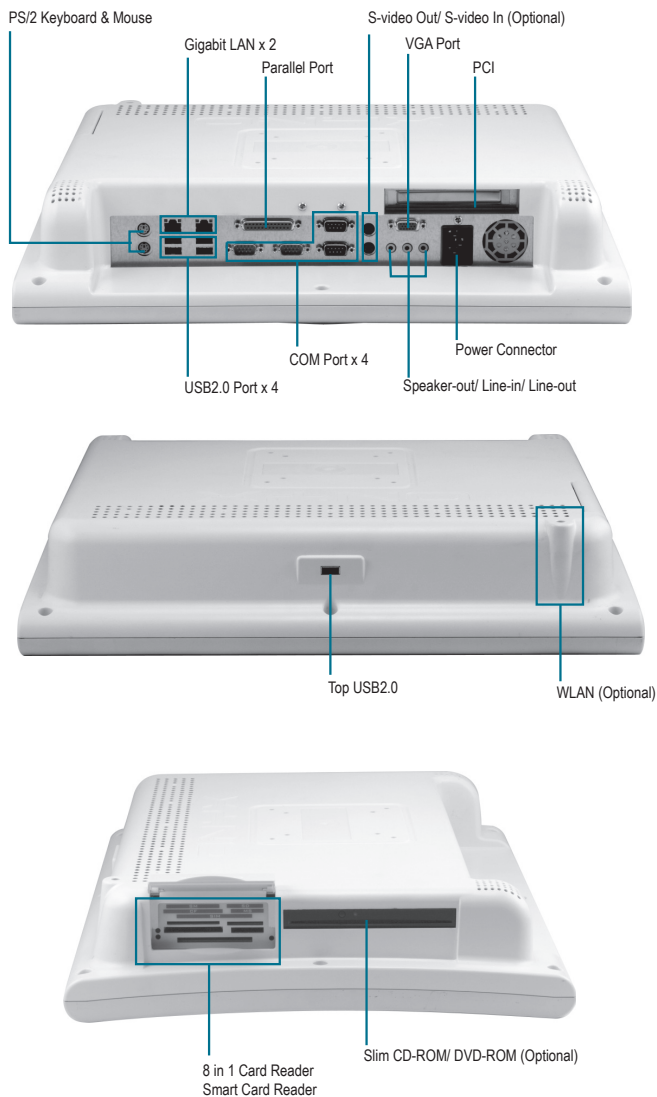

ONYX-175

Expert Medical Station, 17" LCD with Intel® Core™ 2 Duo Processor

01

ONYX Series - Medical Station Solutions - Expert Medical Stations

Features

- 17" True Color Diagnostic Medical PC
- High Performance Intel® Core™ 2 Duo Processor
- Built-in RFID and Smart Card Security
- Supports PCI Expansion
- Mini PCI Capture Card Supports Non-DICOM to DICOM CAM (Optional)
- 802.11b/g and Bluetooth Wireless Solution (Optional)

Specifications

Main Specifications	
Processor	Intel® Core™ 2 Duo Processor (up to 2.16GHz)
System Memory	DDRII SODIMM supports DDRII 400/533/667 up to 2GB
OS Support	Windows® 2000, Windows® XP
Expansion	PCI x 1, Mini PCI x 1
Storage Disk Drive	Slim DVD/CD x 1 (optional), 2.5" SATA Hard Disk Drive x 1 (optional), 8-in-1 Card Reader x 1, Smart Card Reader x 1 (optional)
Display	
Size	17"
Resolution	1280 x 1024
Max. Colors	16.7M
Luminance	300 nits
Contrast Ratio	500:1
View Angle	140°(H)/135°(V)
Back Light MTBF (Hours)	50,000
Touch Screen	Resistive / 2048 x 2048
I/O	
Audio	MIC-in, Line-in, Line-out
USB	External x 5, Internal x 3
Serial port	RS-232 x 3, RS-232/422/485 x 1
Ethernet	Isolation Gigabit LAN x 2
Parallel port	Printer port x 1
Keyboard & Mouse	PS/2 keyboard x 1, PS/2 mouse x 1
Video	S-video out x 1 / S-video in (optional) x 1
Speaker	Speaker x 2 (2W)
Mechanical and Environmental	
Power Requirement	115/230V AC
Operating Temperature	32°F~104°F (0°C to 40°C)
Storage Temperature	-4°F~140°F (-20°C to 60°C)
Mounting	VESA 75/100
Gross Weight	21.78 lb (9.9 kg)
Net Weight	18.48 lb (8.4 kg)
EMC	CE/FCC Class B, UL 60601-1, EN 60601-1